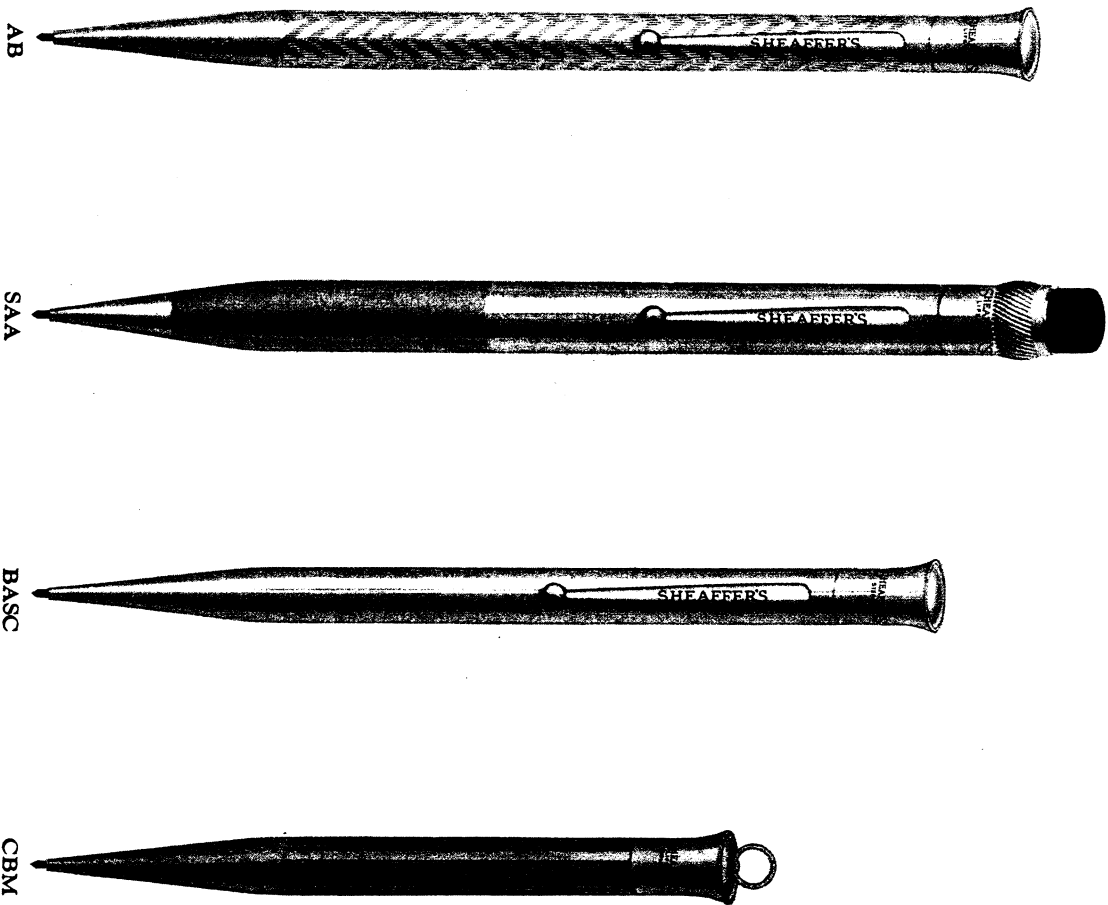

SHEAFFER'S PROPEL-REPEL-EXPEL PENCILS

1. AB (Gabbax)—Solid silver chased, long with clip. See illustration. List $1.50
2. SAA (Gagab)—Solid silver, oversize barrel takes regular sized lead, long with clip, satin finish grip. See illustration. List $1.00
3. AAA (Gajbo)—Same as SAA, except lead is .076 Checking lead. List $1.00
4. AA (Gayiz)—Same as BASC, except solid silver, long with clip. List $1.00
5. AASR (Garmi)—Solid silver with satin finish grip, short with ring. List $1.00
6. AASC (Ganox)—Same as BASC, except solid silver. List $1.00
7. AAAM (Gazbi)—Same as BASC, except solid silver, midget with ring. List $1.00
8. BA (Ganrk)—Same as BASC, except long with clip. List $3.00
9. BASC (Gakax)—Sterling silver plain, short with clip. See illustration. List $3.00
10. BAM (Gawab)—Same as BASC, except midget with ring. List $2.50
11. BPSC (Llong)—Same as BASC except hand engraved. List $6.00
12. BPM (Llight)—Same as BASC except midget hand engraved. List $5.50
13. CA (Gatyk)—Same as BASC, except yellow gold filled, long with clip. List $3.50
14. CASC (Ganyya)—Same as BASC, except yellow gold filled. List $3.50
15. CAM (Gayon)—Same as BASC, except yellow gold filled, midget with ring. List $4.00
16. CB (Gizir)—Same as CBM, except long with clip. List $4.00
17. CBSC (Girax)—Same as CBM, except short with clip. List $4.00
18. CBM (Glabc)—Yellow gold filled, ribbon chasing, midget with ring. See illustration. List $3.50
19. GB (Gimob)—Same as CBM, except green gold filled, long with clip. List $4.00
20. GBSC (Givmo)—Same as CBM, except green gold filled, short with clip. List $4.00
21. GBM (Gigmo)—Same as CBM, except green gold filled. List $3.50
22. BB (Gikap)—Same as CBM, except sterling silver, long with clip. List $3.50
23. BBSC (Gitoa)—Same as CBM, except sterling silver, short with clip. List $3.50
24. BBM (Bibax)—Same as CBM, except sterling silver. List $3.50

••• 5 •••